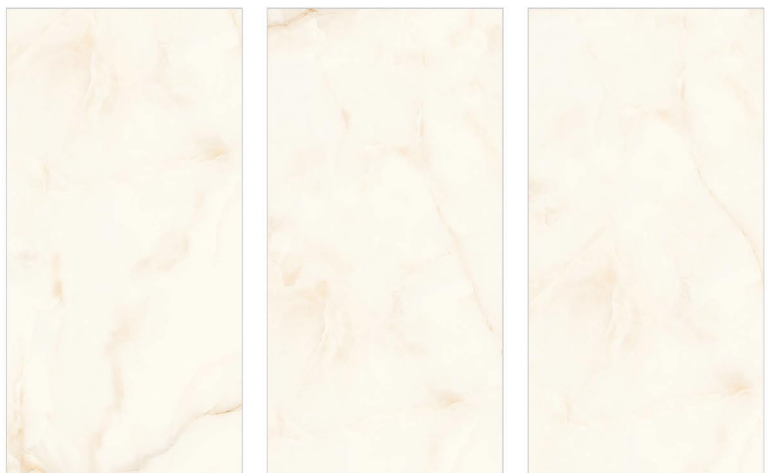

SKY
ONYX

SIZE
600X1200MM

FINISH
GLOSSY

RANDOM
04