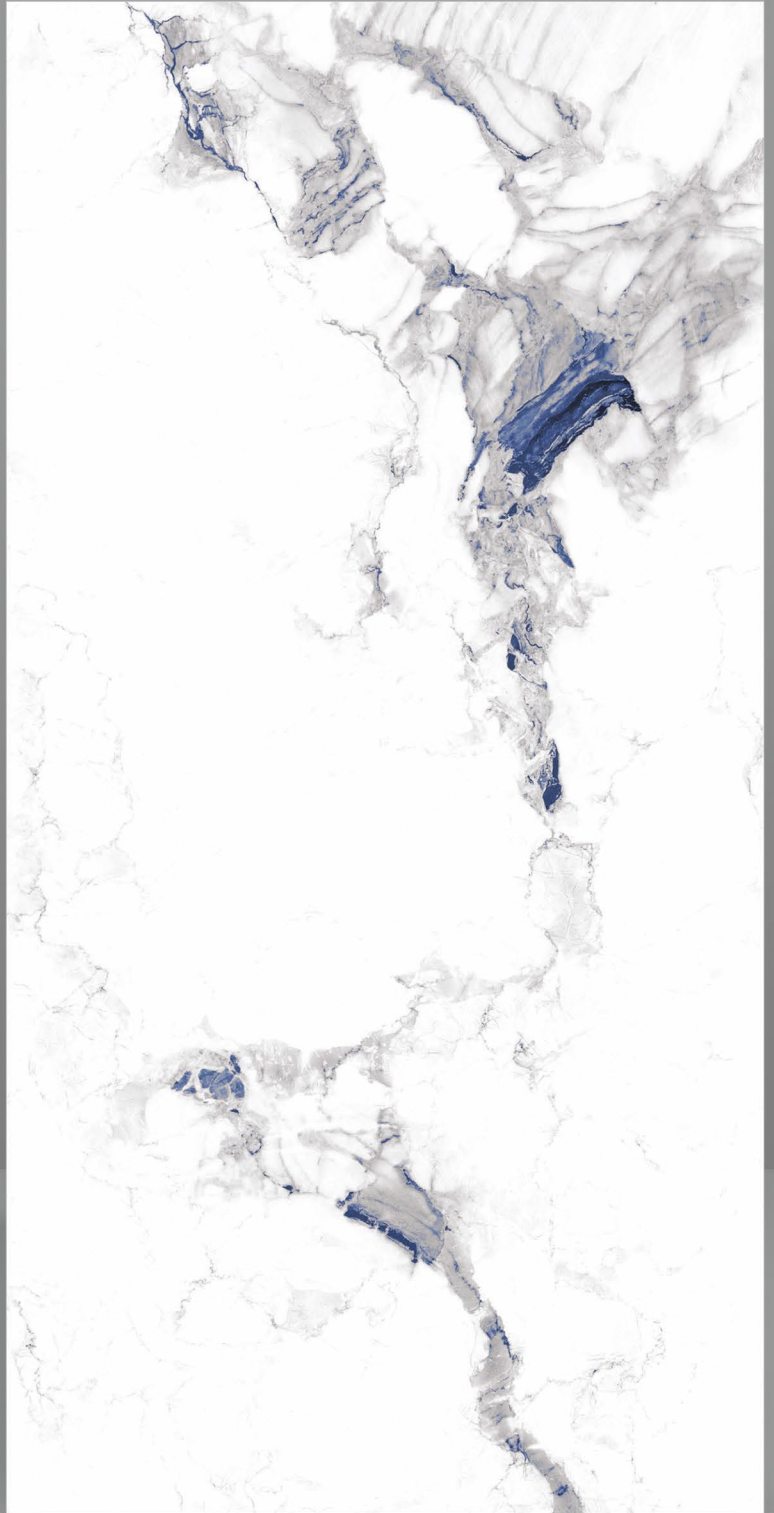

AMAZE
BLUE

SIZE
600X1200MM

FINISH
GLOSSY

RANDOM
04