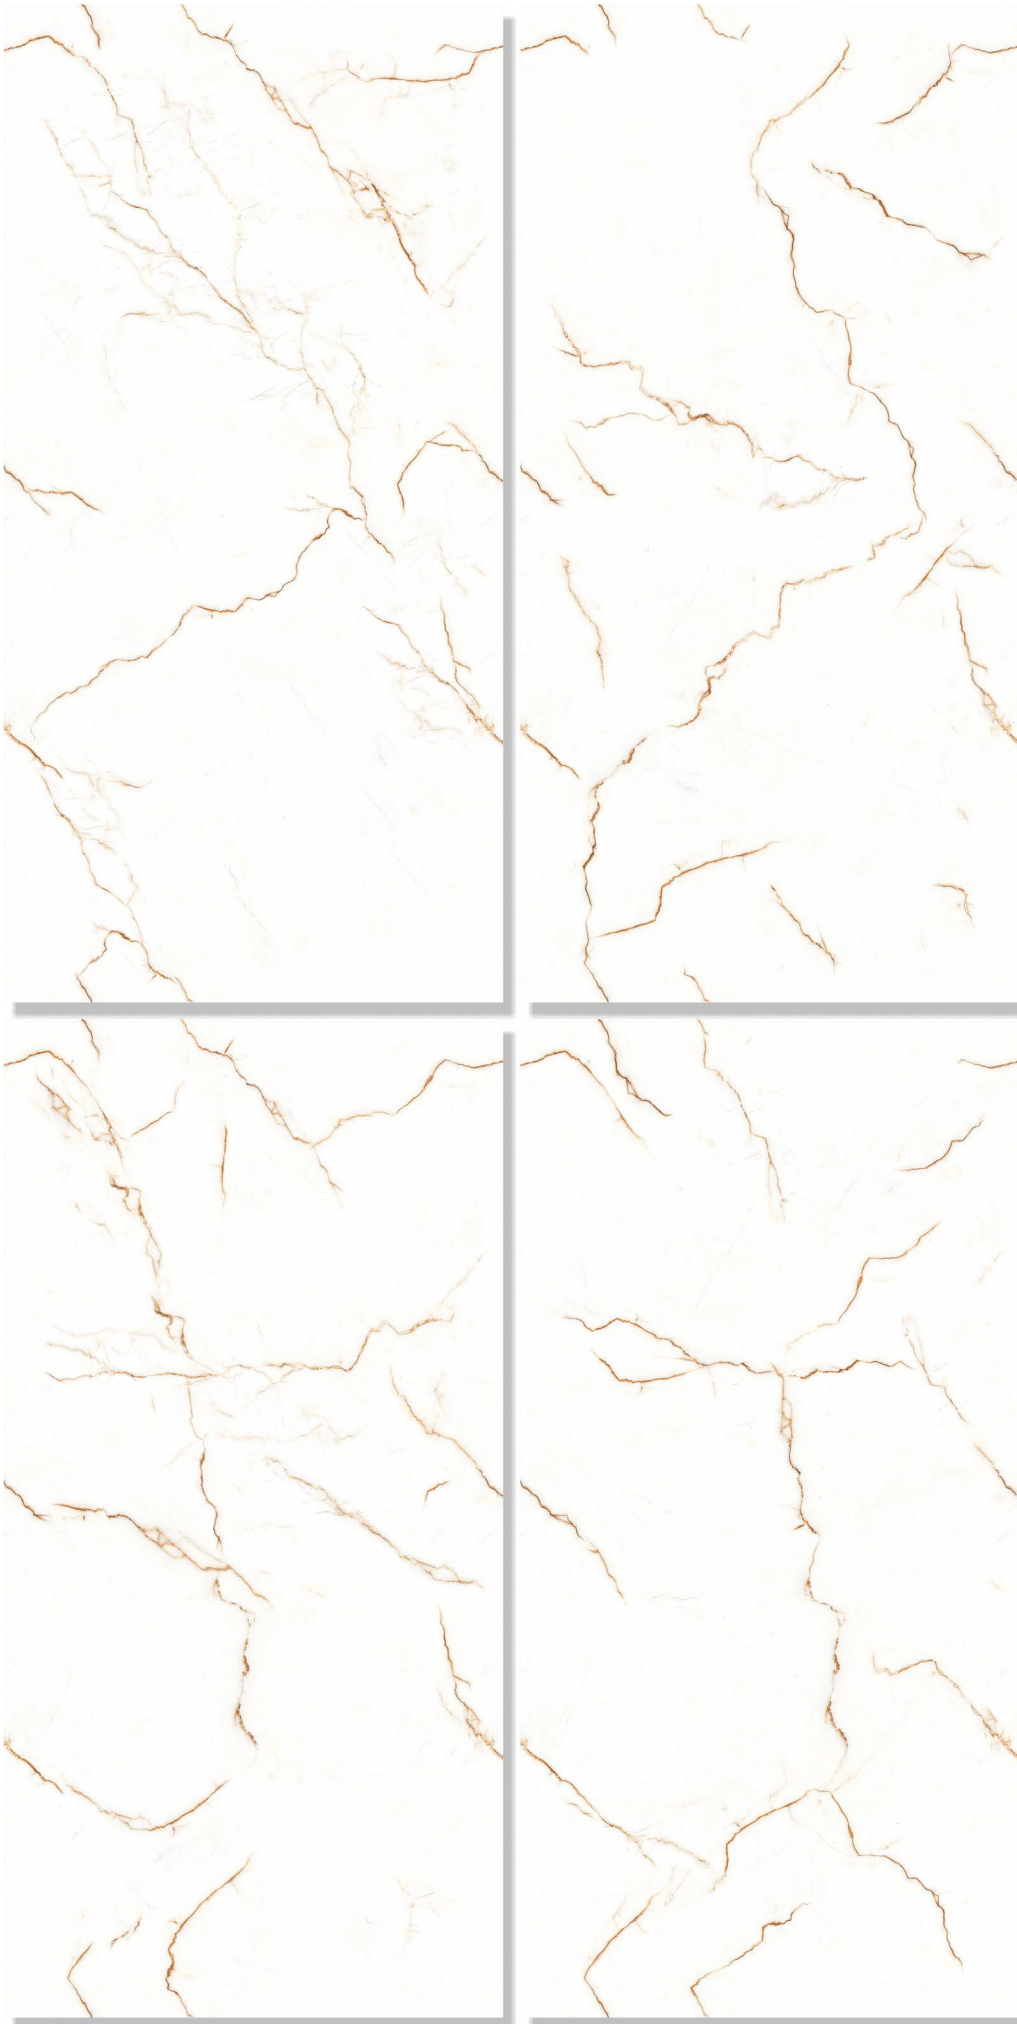

FRIDO
CREMA

SIZE
600X1200MM

FINISH
**ENDLESS
GLOSSY**

RANDOM
04