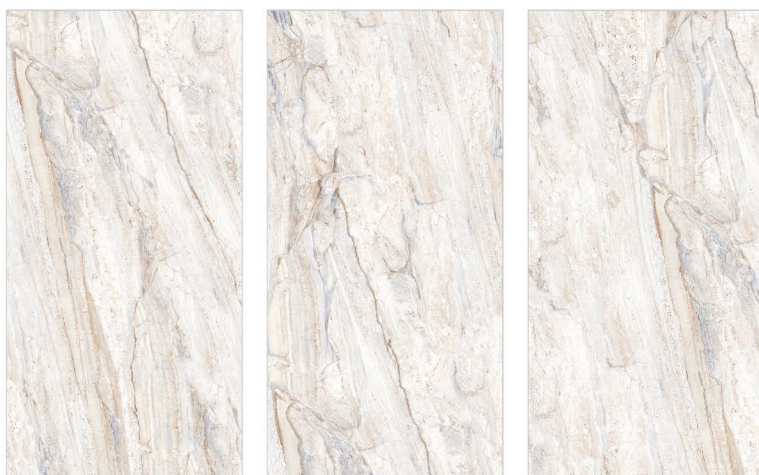

RANDOM
04

DYNO
AZUL

SIZE
600X1200MM

FINISH
GLOSSY

RANDOM
04

EVITA
BLUE

SIZE
600X1200MM

FINISH
GLOSSY