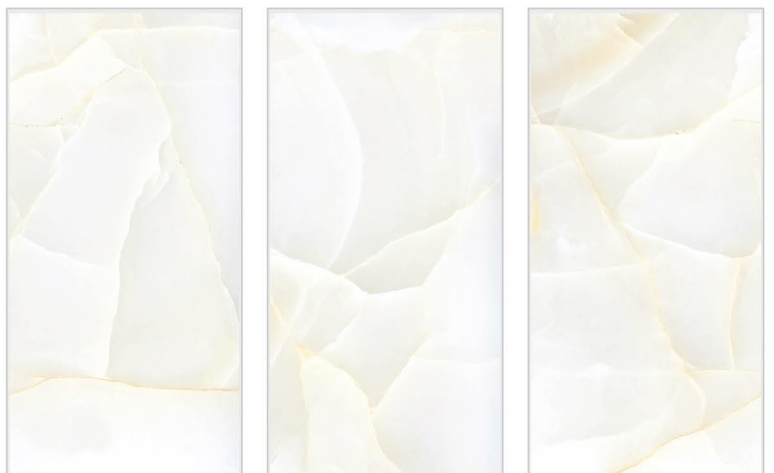

RANDOM
04

PASSION
ONYX

SIZE
600X1200MM

FINISH
GLOSSY

RANDOM
04

PULPIS
GREY

SIZE
600X1200MM

FINISH
GLOSSY
COLLECTION