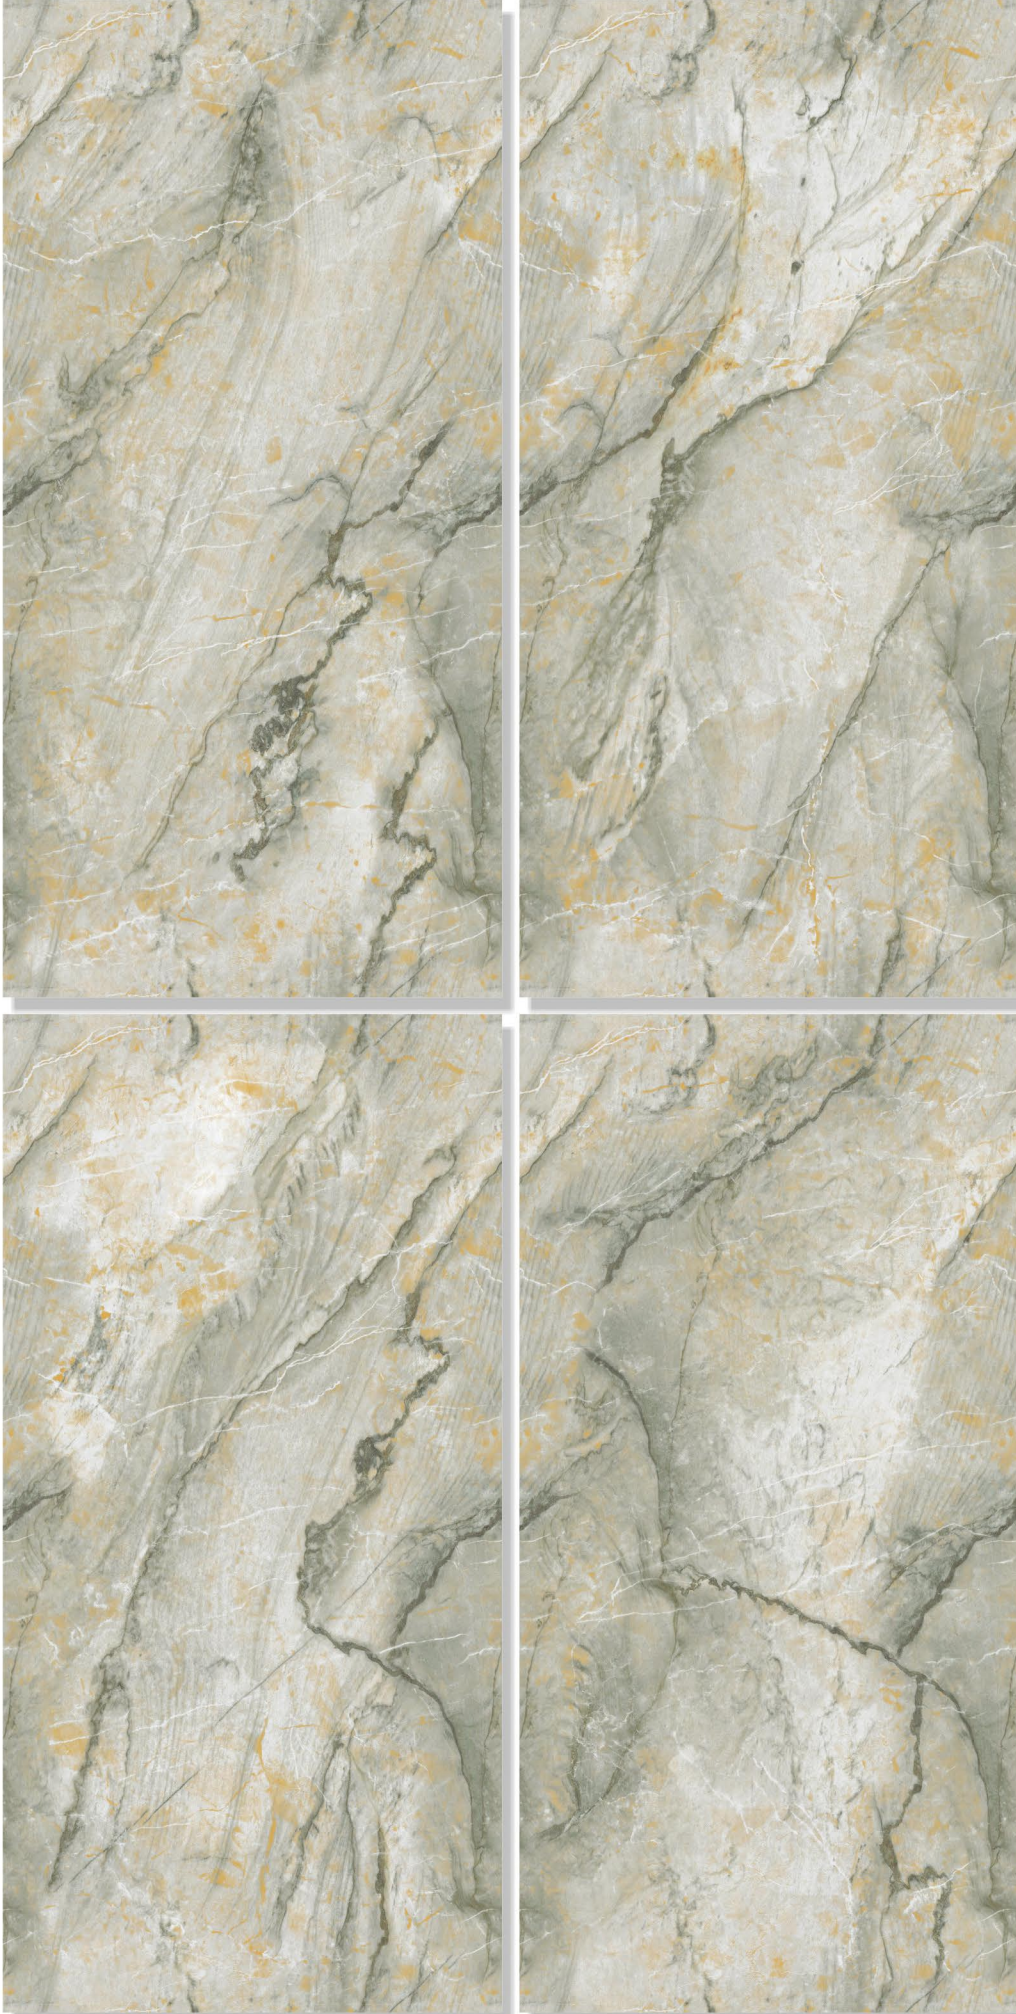

**DESTINY
GREEN**

SIZE
600X1200MM

FINISH
**ENDLESS
GLOSSY**

RANDOM
04