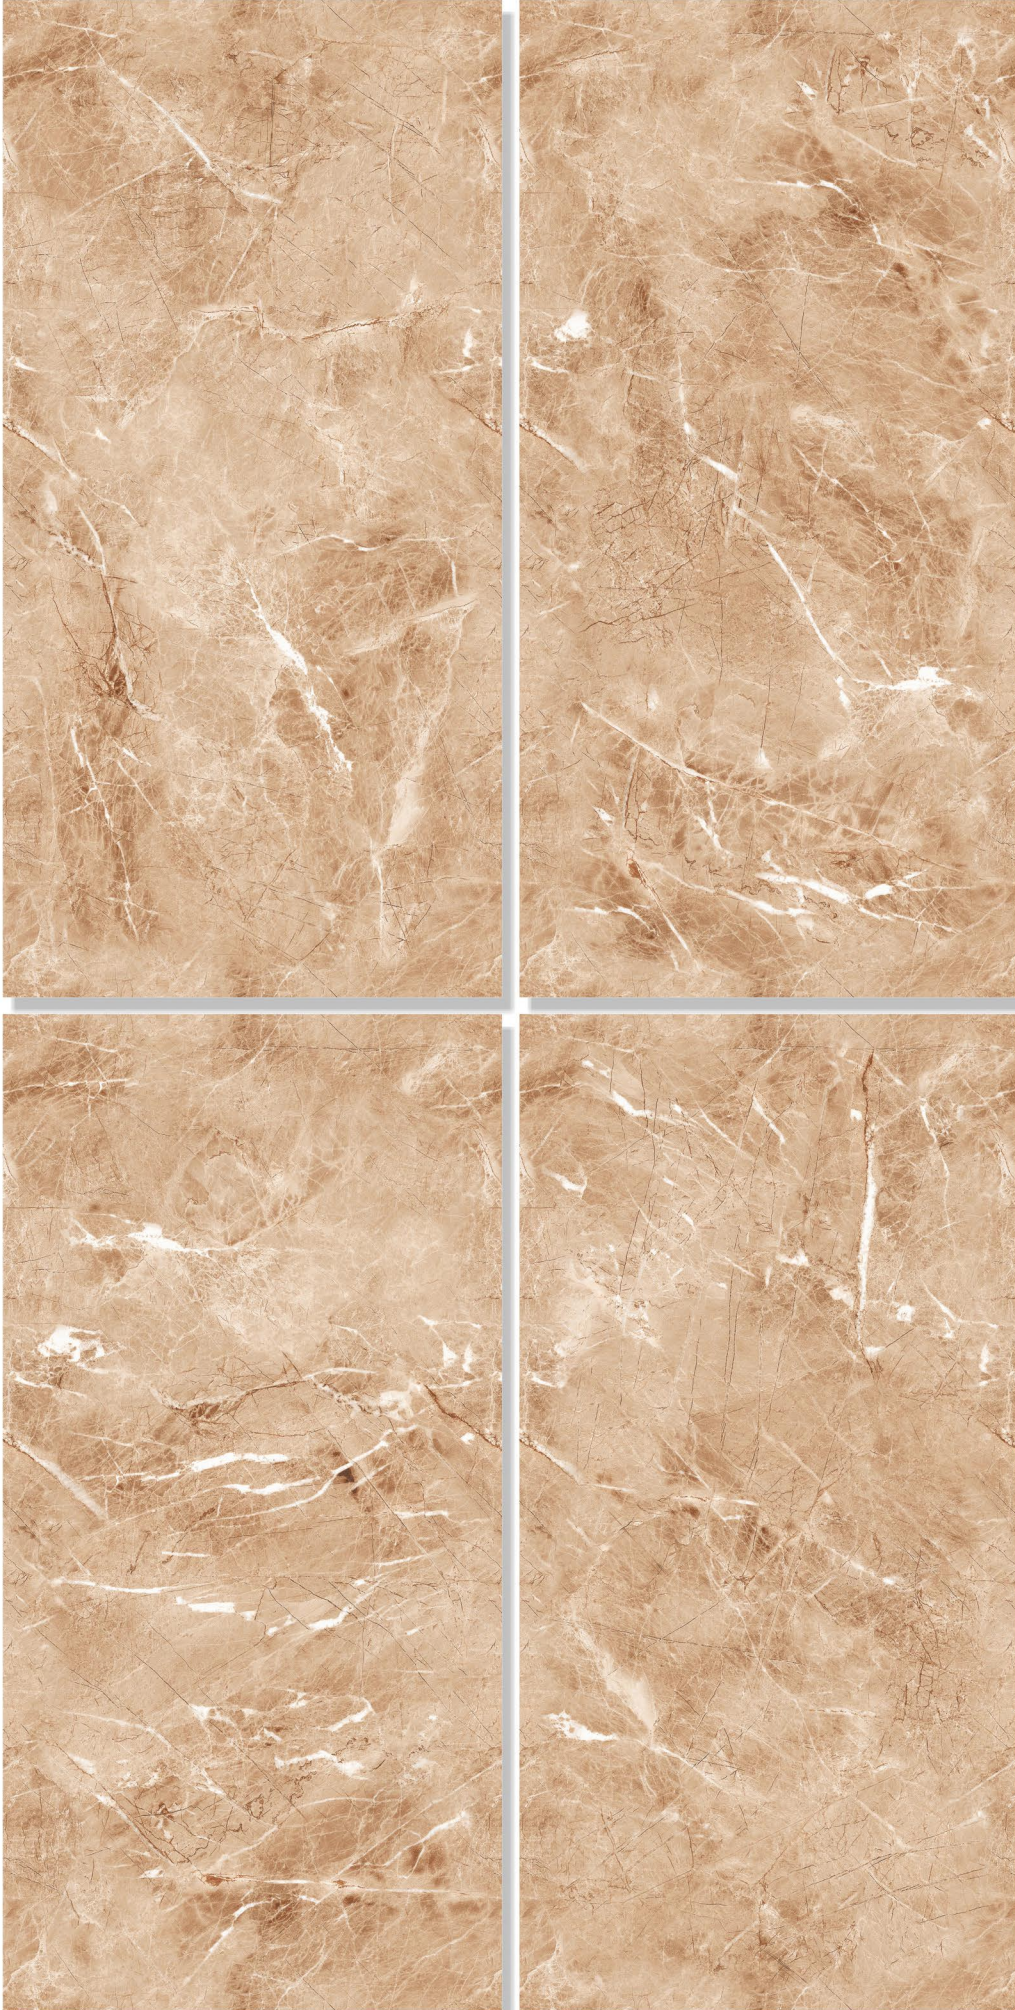

**DREAM
BROWN**

SIZE
600X1200MM

FINISH
**ENDLESS
GLOSSY**

RANDOM
04