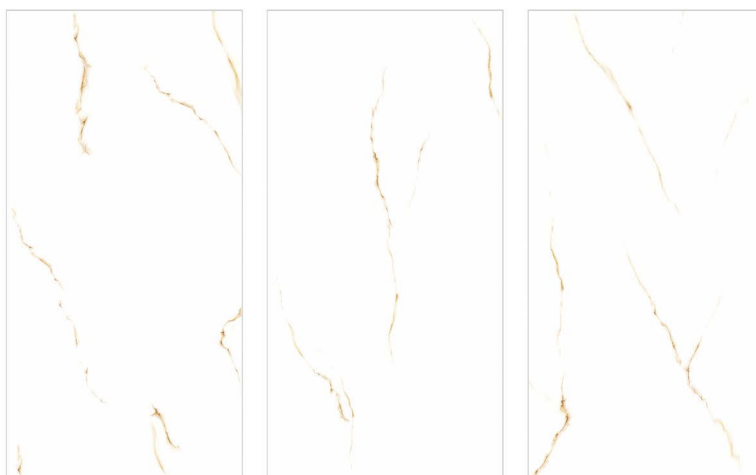

MASE
GOLD

SIZE
600X1200MM

FINISH
GLOSSY

RANDOM
04