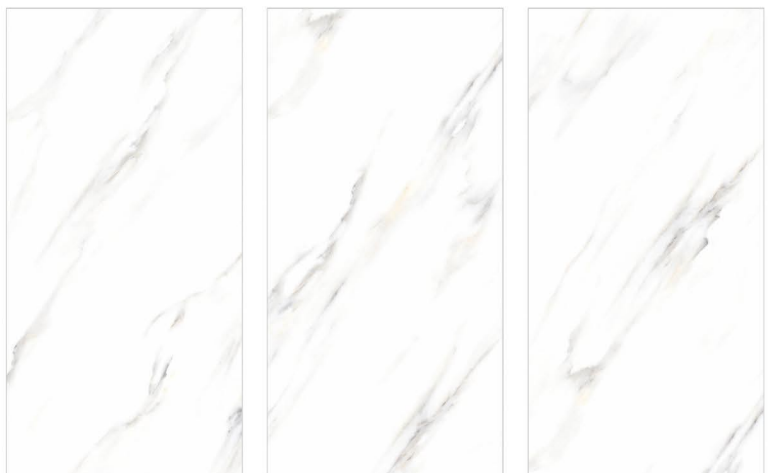

BANGO
WHITE

SIZE
600X1200MM

FINISH
GLOSSY

RANDOM
04