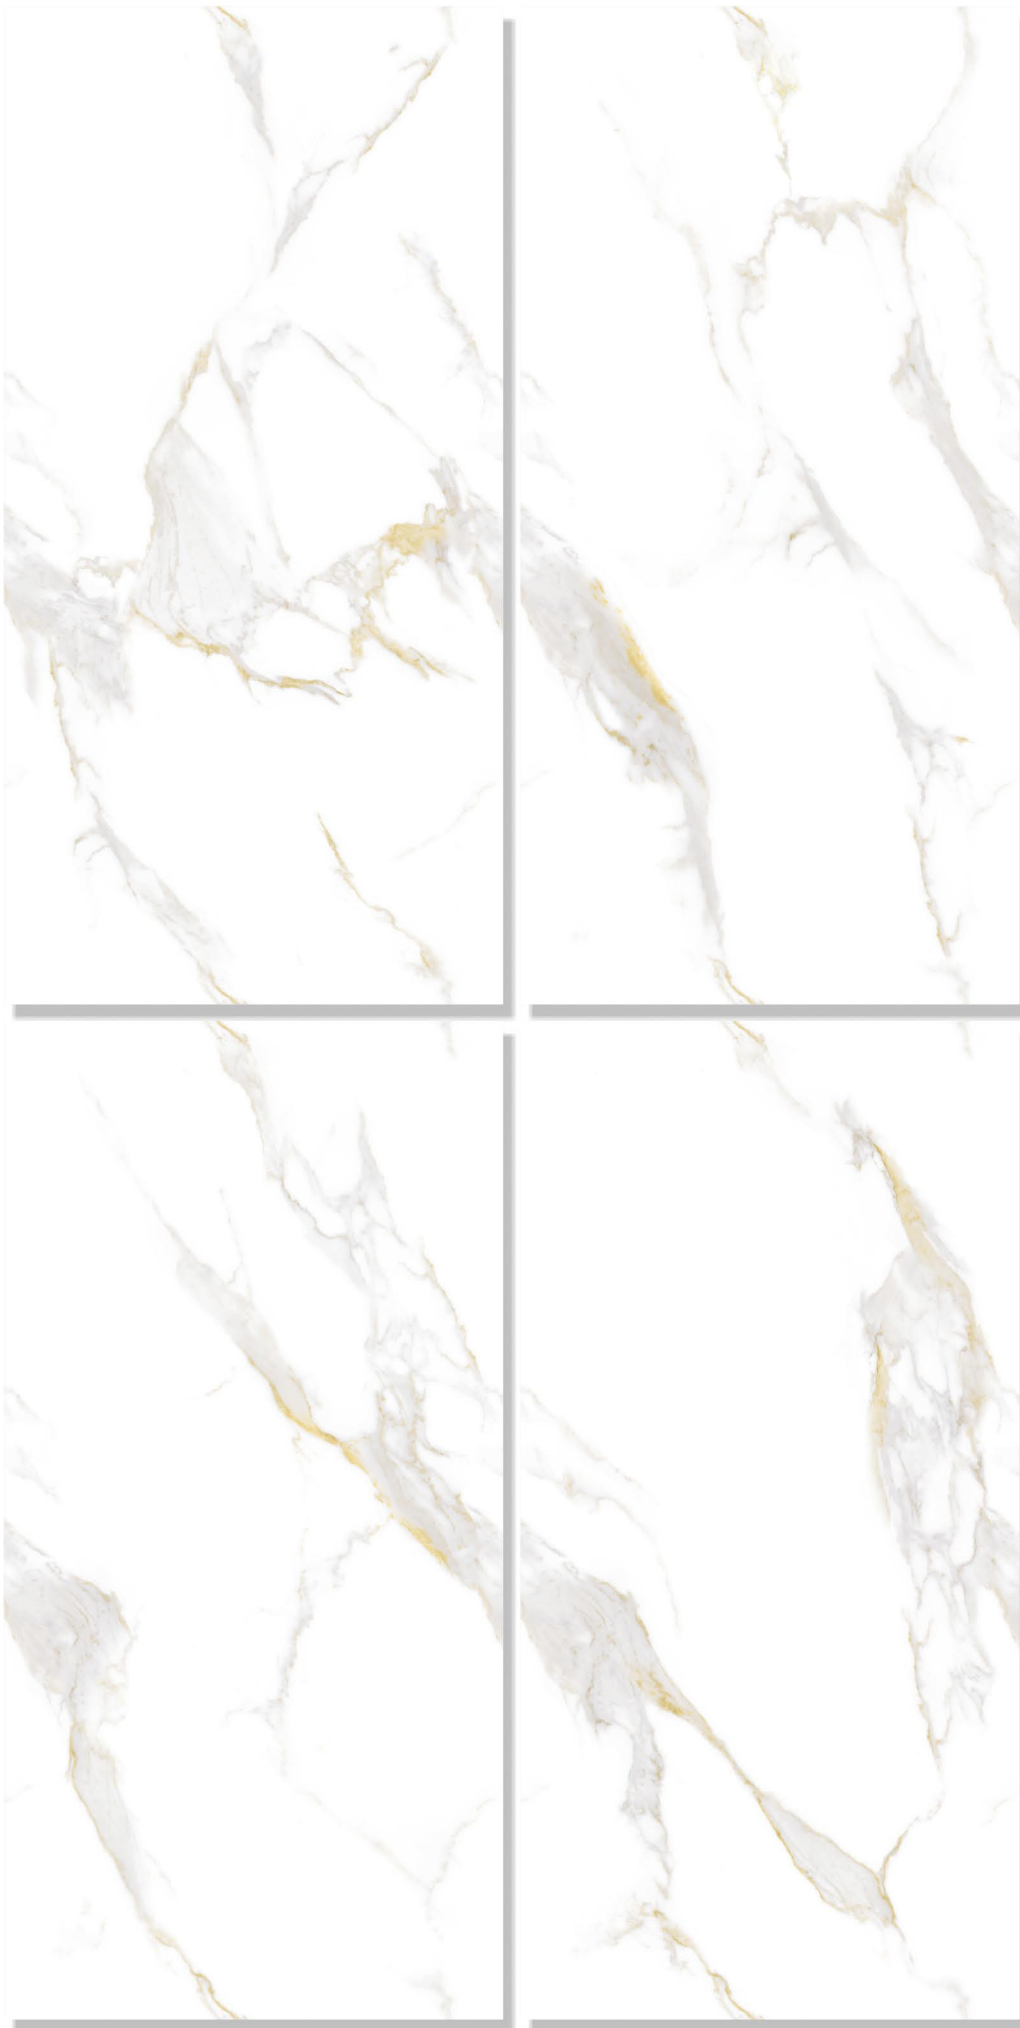

SIZE
600X1200MM

FINISH
**ENDLESS
GLOSSY**

RANDOM
04

DREAM CREMA

 **KOYO**
Luxury Redefined

EMPRO STATUARIO

SIZE
600X1200MM

FINISH
**ENDLESS
GLOSSY**