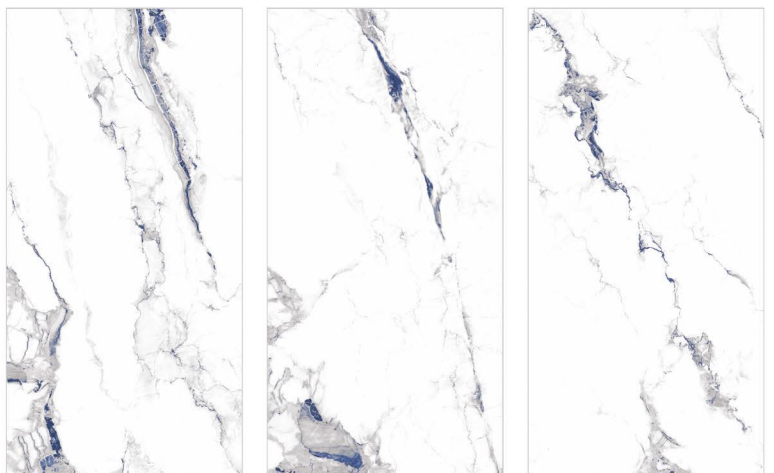

**RANDOM
04**

AMAZE
BLUE

SIZE
600X1200MM

FINISH
GLOSSY

RANDOM
04

BANGO
WHITE

SIZE
600X1200MM

FINISH
GLOSSY