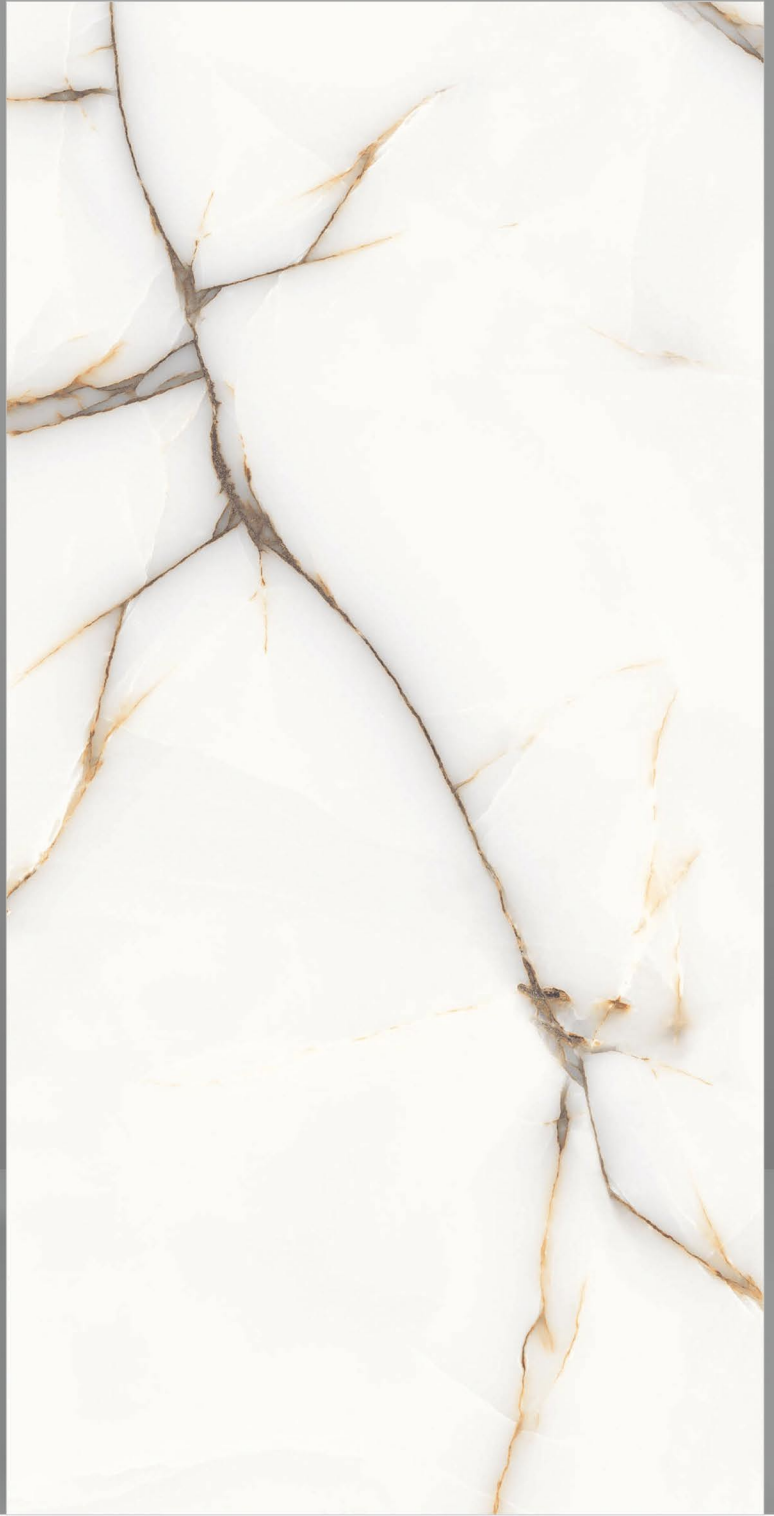

CRYSTAL
ONYX

SIZE
600X1200MM

FINISH
GLOSSY

RANDOM
04