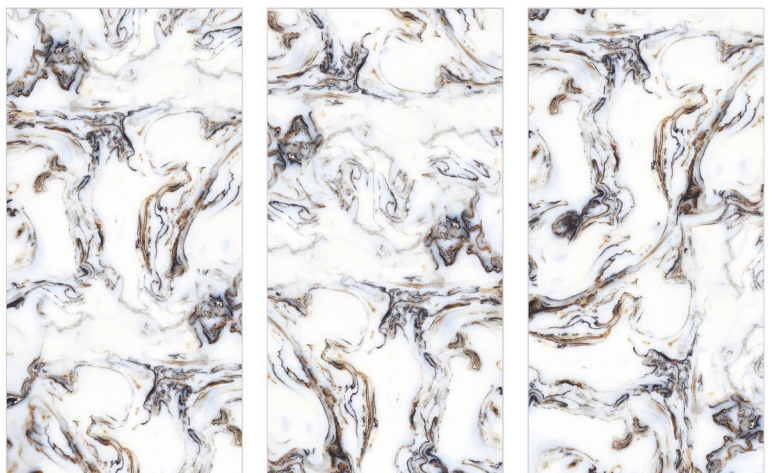

EVITA
BLUE

SIZE
600X1200MM

FINISH
GLOSSY

RANDOM
04