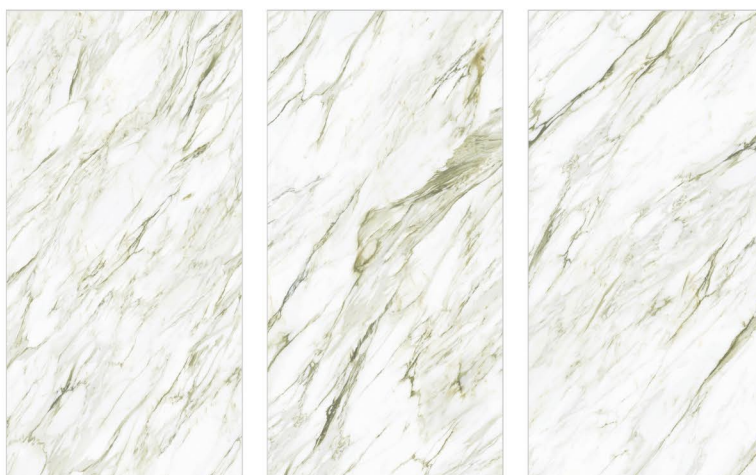

RANDOM
04

GREEN
WAVE

SIZE
600X1200MM

FINISH
GLOSSY

RANDOM
04

MASE
GOLD

SIZE
600X1200MM

FINISH
GLOSSY