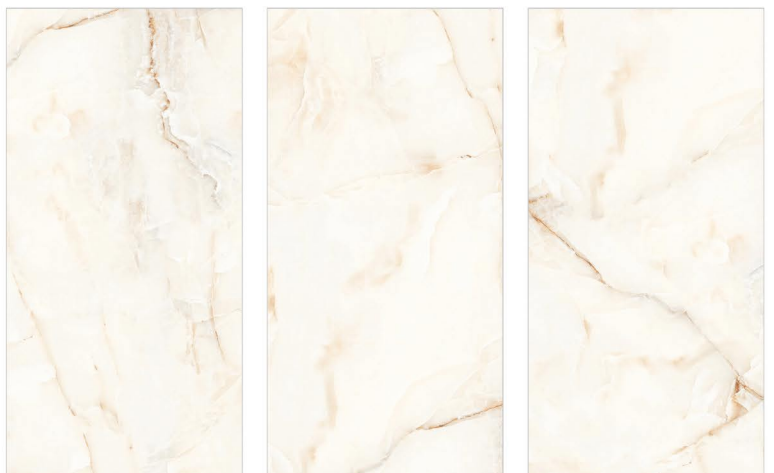

OZONE
ONYX

SIZE
600X1200MM

FINISH
GLOSSY

RANDOM
04