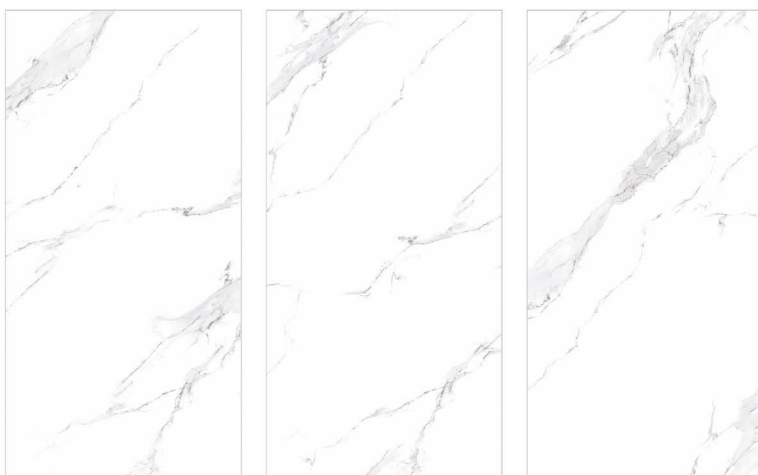

RANDOM
04

SMOKE
WHITE

SIZE
600X1200MM

FINISH
GLOSSY

RANDOM
04

VOLGA
LIGHT

SIZE
600X1200MM

FINISH
GLOSSY